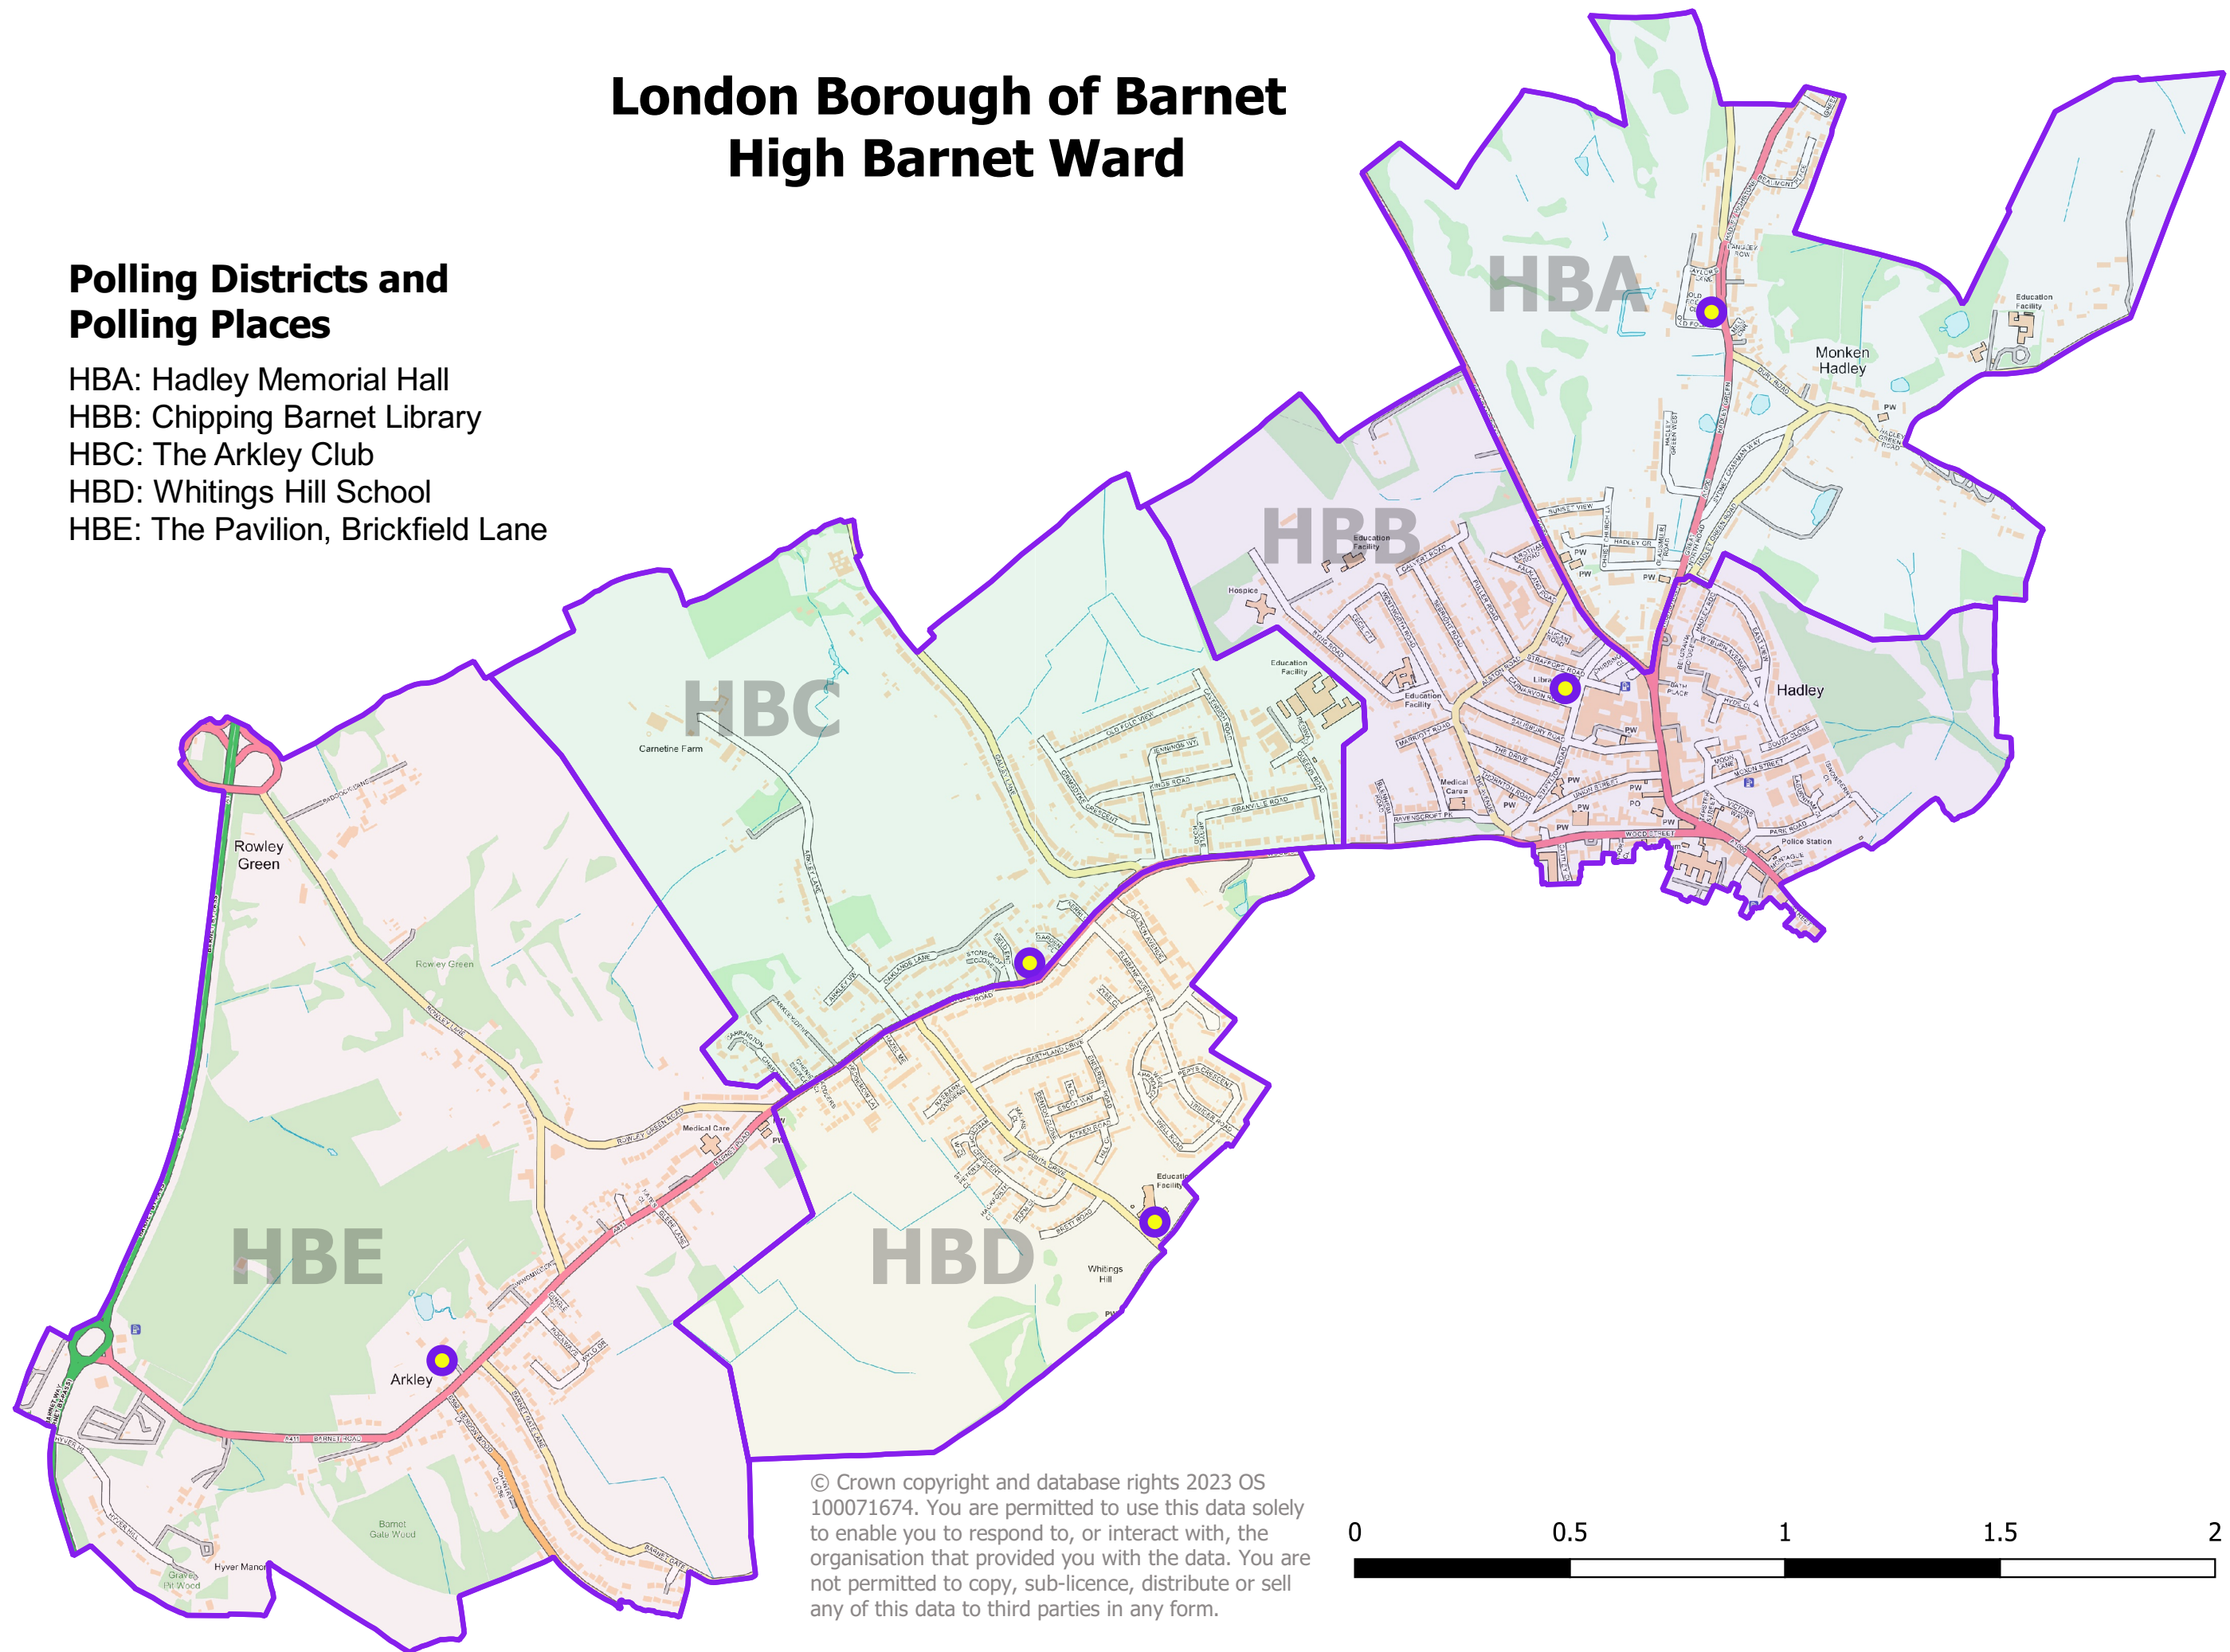

London Borough of Barnet High Barnet Ward

Polling Districts and Polling Places

- HBA: Hadley Memorial Hall
- HBB: Chipping Barnet Library
- HBC: The Arkley Club
- HBD: Whittings Hill School
- HBE: The Pavilion, Brickfield Lane