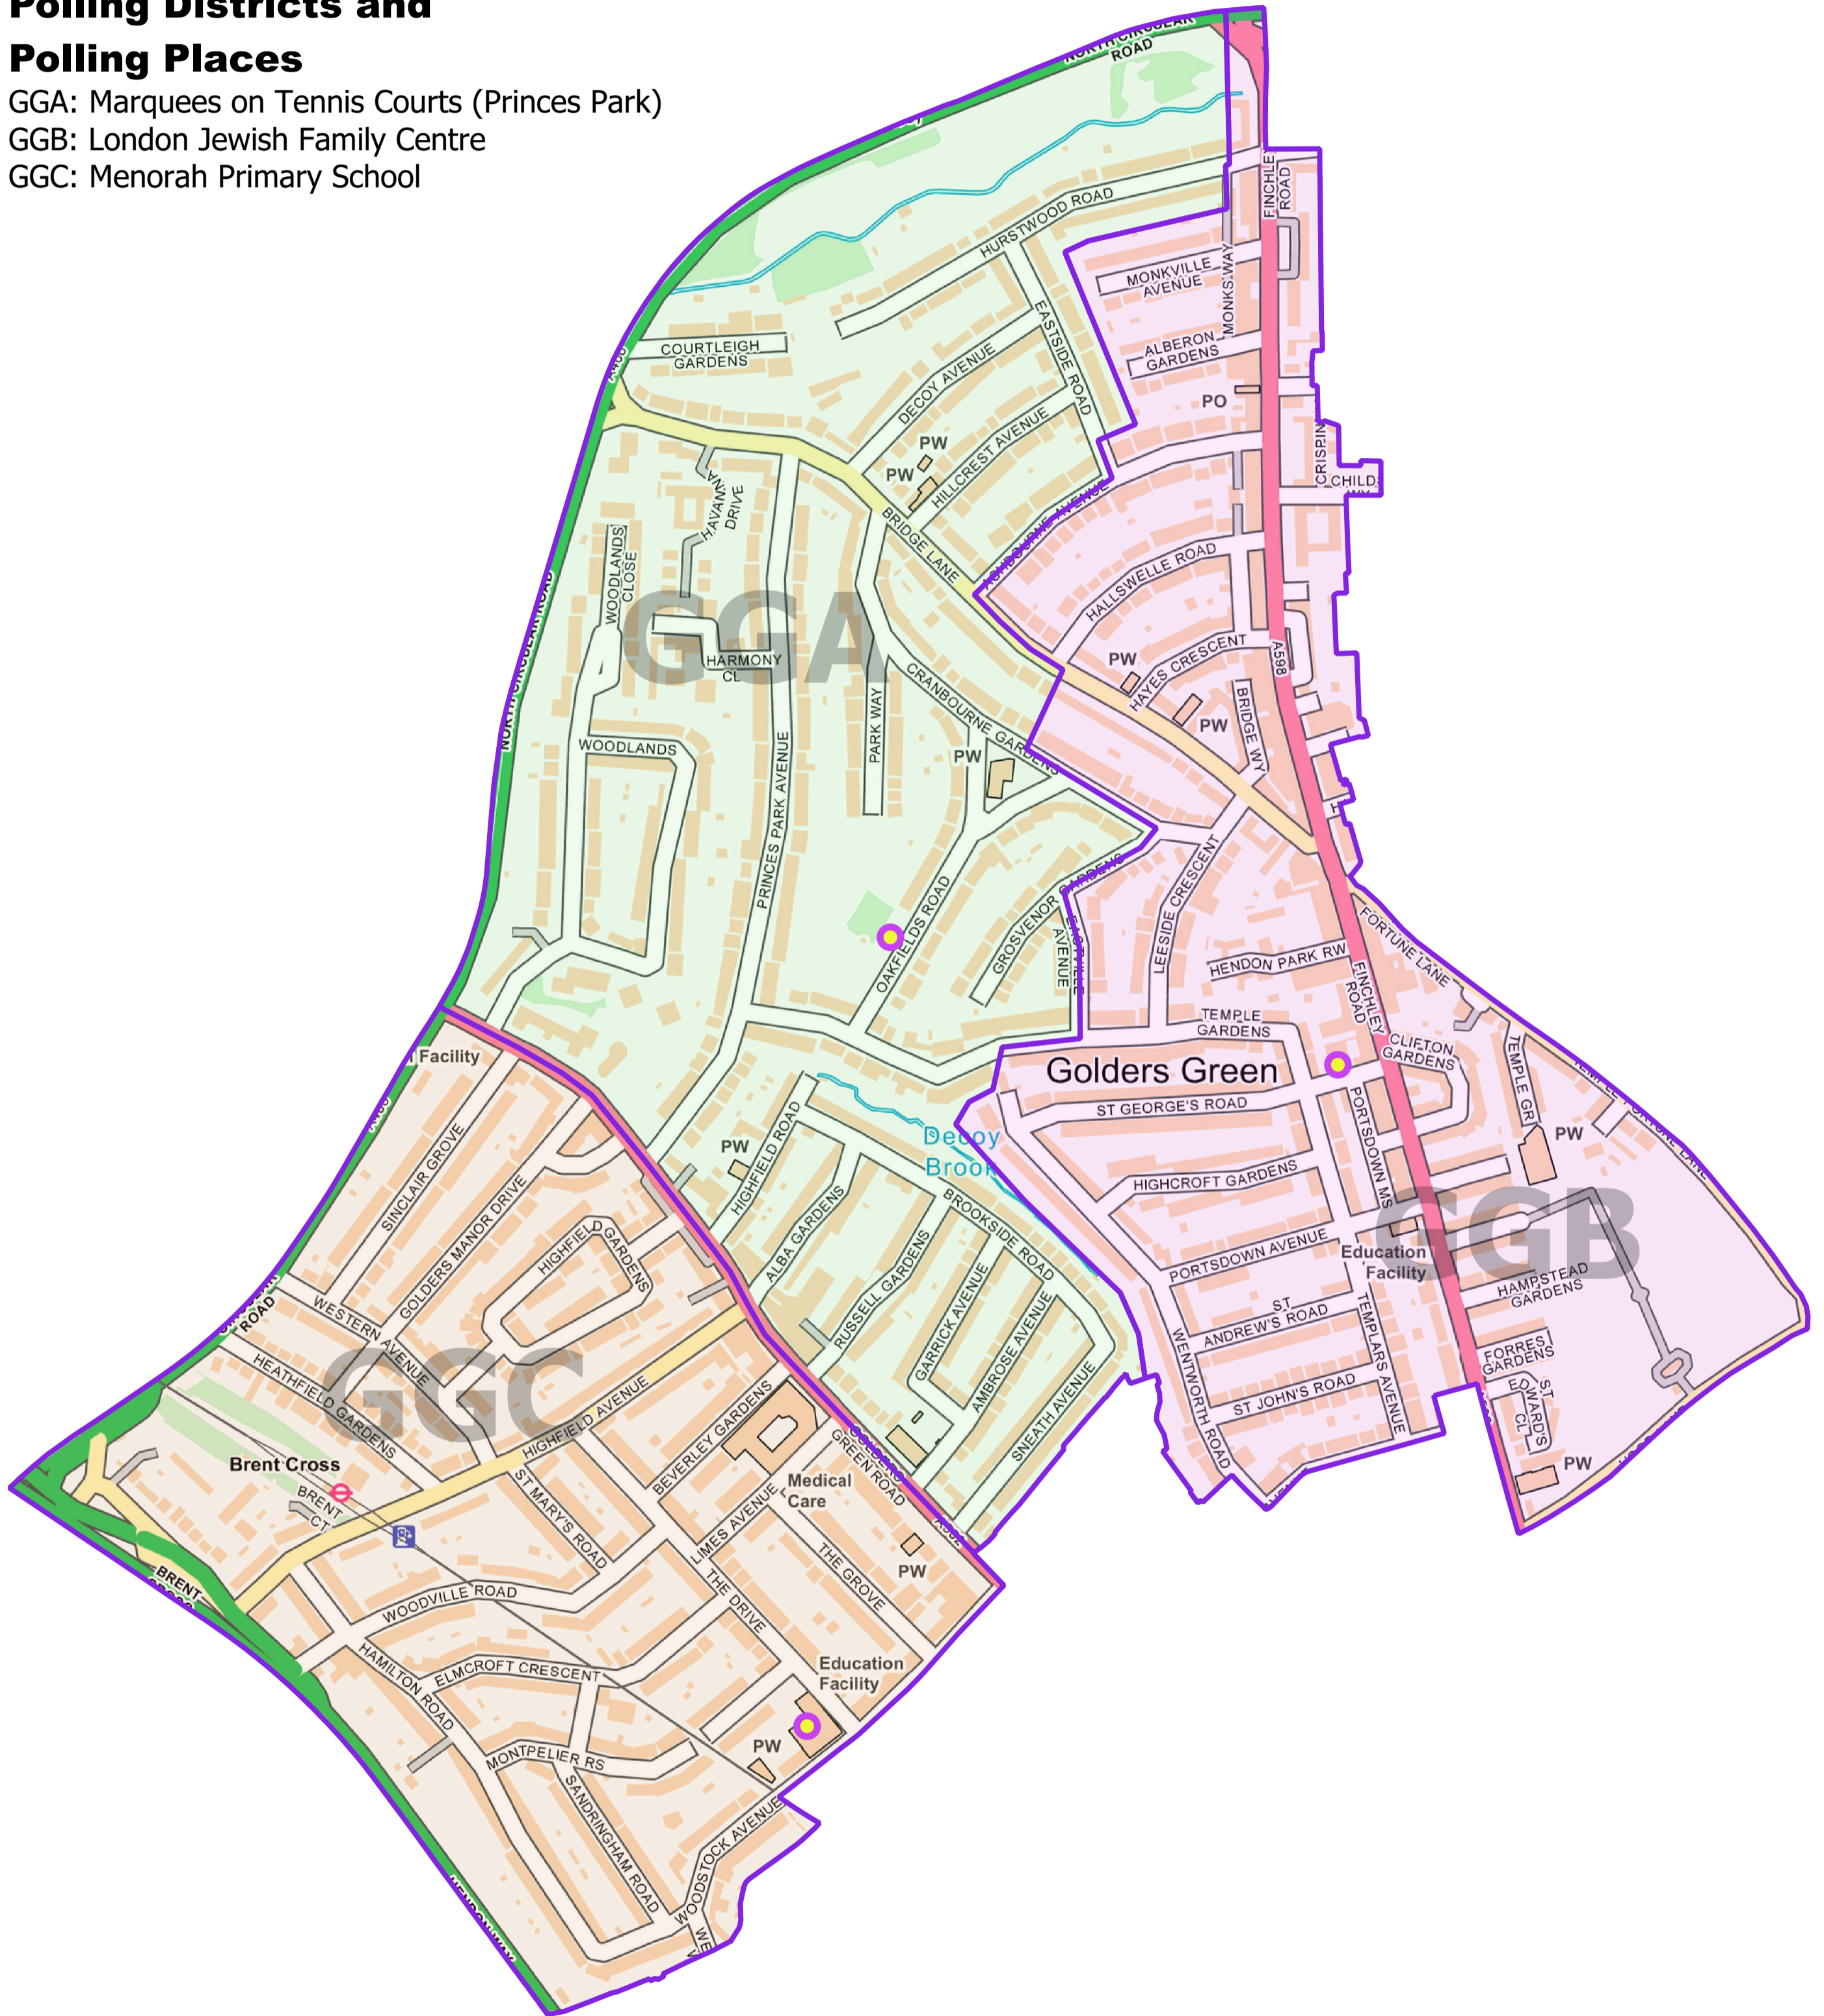

London Borough of Barnet Golders Green Ward

Polling Districts and Polling Places

GGA: Marquees on Tennis Courts (Princes Park)

GGB: London Jewish Family Centre

GGC: Menorah Primary School

© Crown copyright [and database right] 2023 OS 100071674. You are permitted to use this data solely to enable you to respond to, or interact with, the organisation that provided you with the data. You are not permitted to copy, sub-licence, distribute or sell any of this data to third parties in any form.