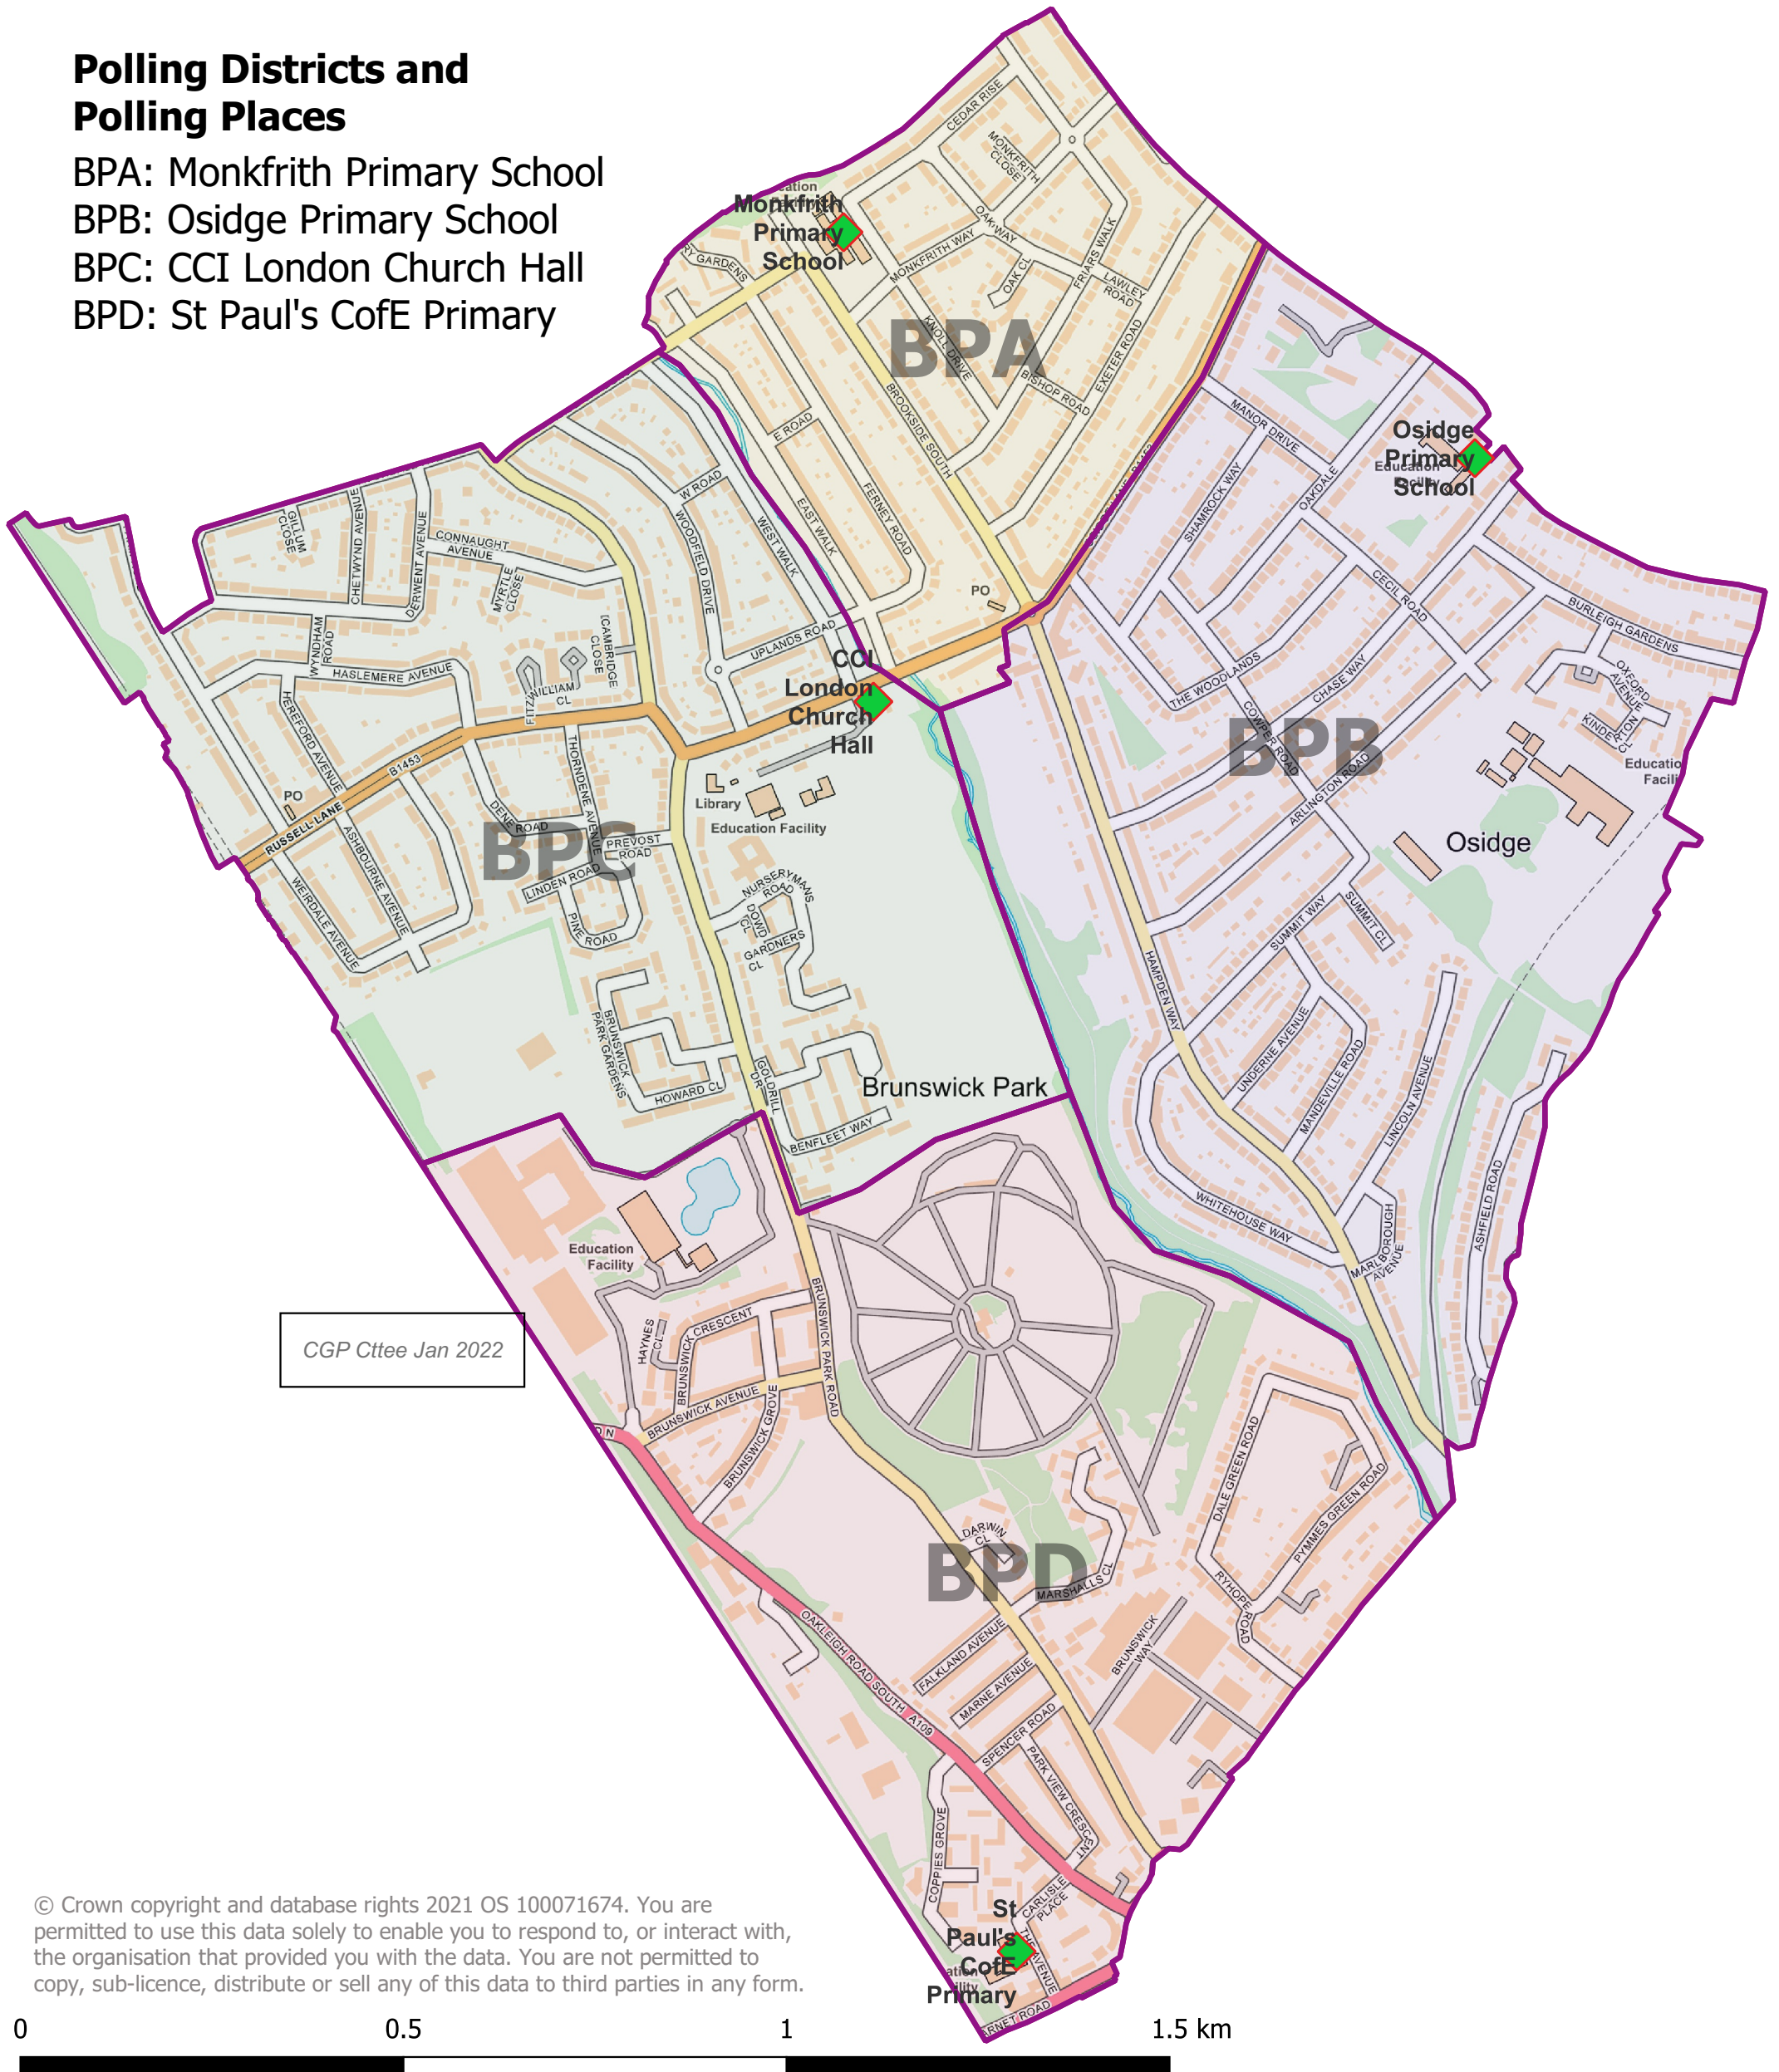

London Borough of Barnet

Brunswick Park Ward

from 5 May 2022

Polling Districts and Polling Places

- BPA: Monkfrith Primary School
- BPB: Osidge Primary School
- BPC: CCI London Church Hall
- BPD: St Paul's CofE Primary

© Crown copyright and database rights 2021 OS 100071674. You are permitted to use this data solely to enable you to respond to, or interact with, the organisation that provided you with the data. You are not permitted to copy, sub-licence, distribute or sell any of this data to third parties in any form.